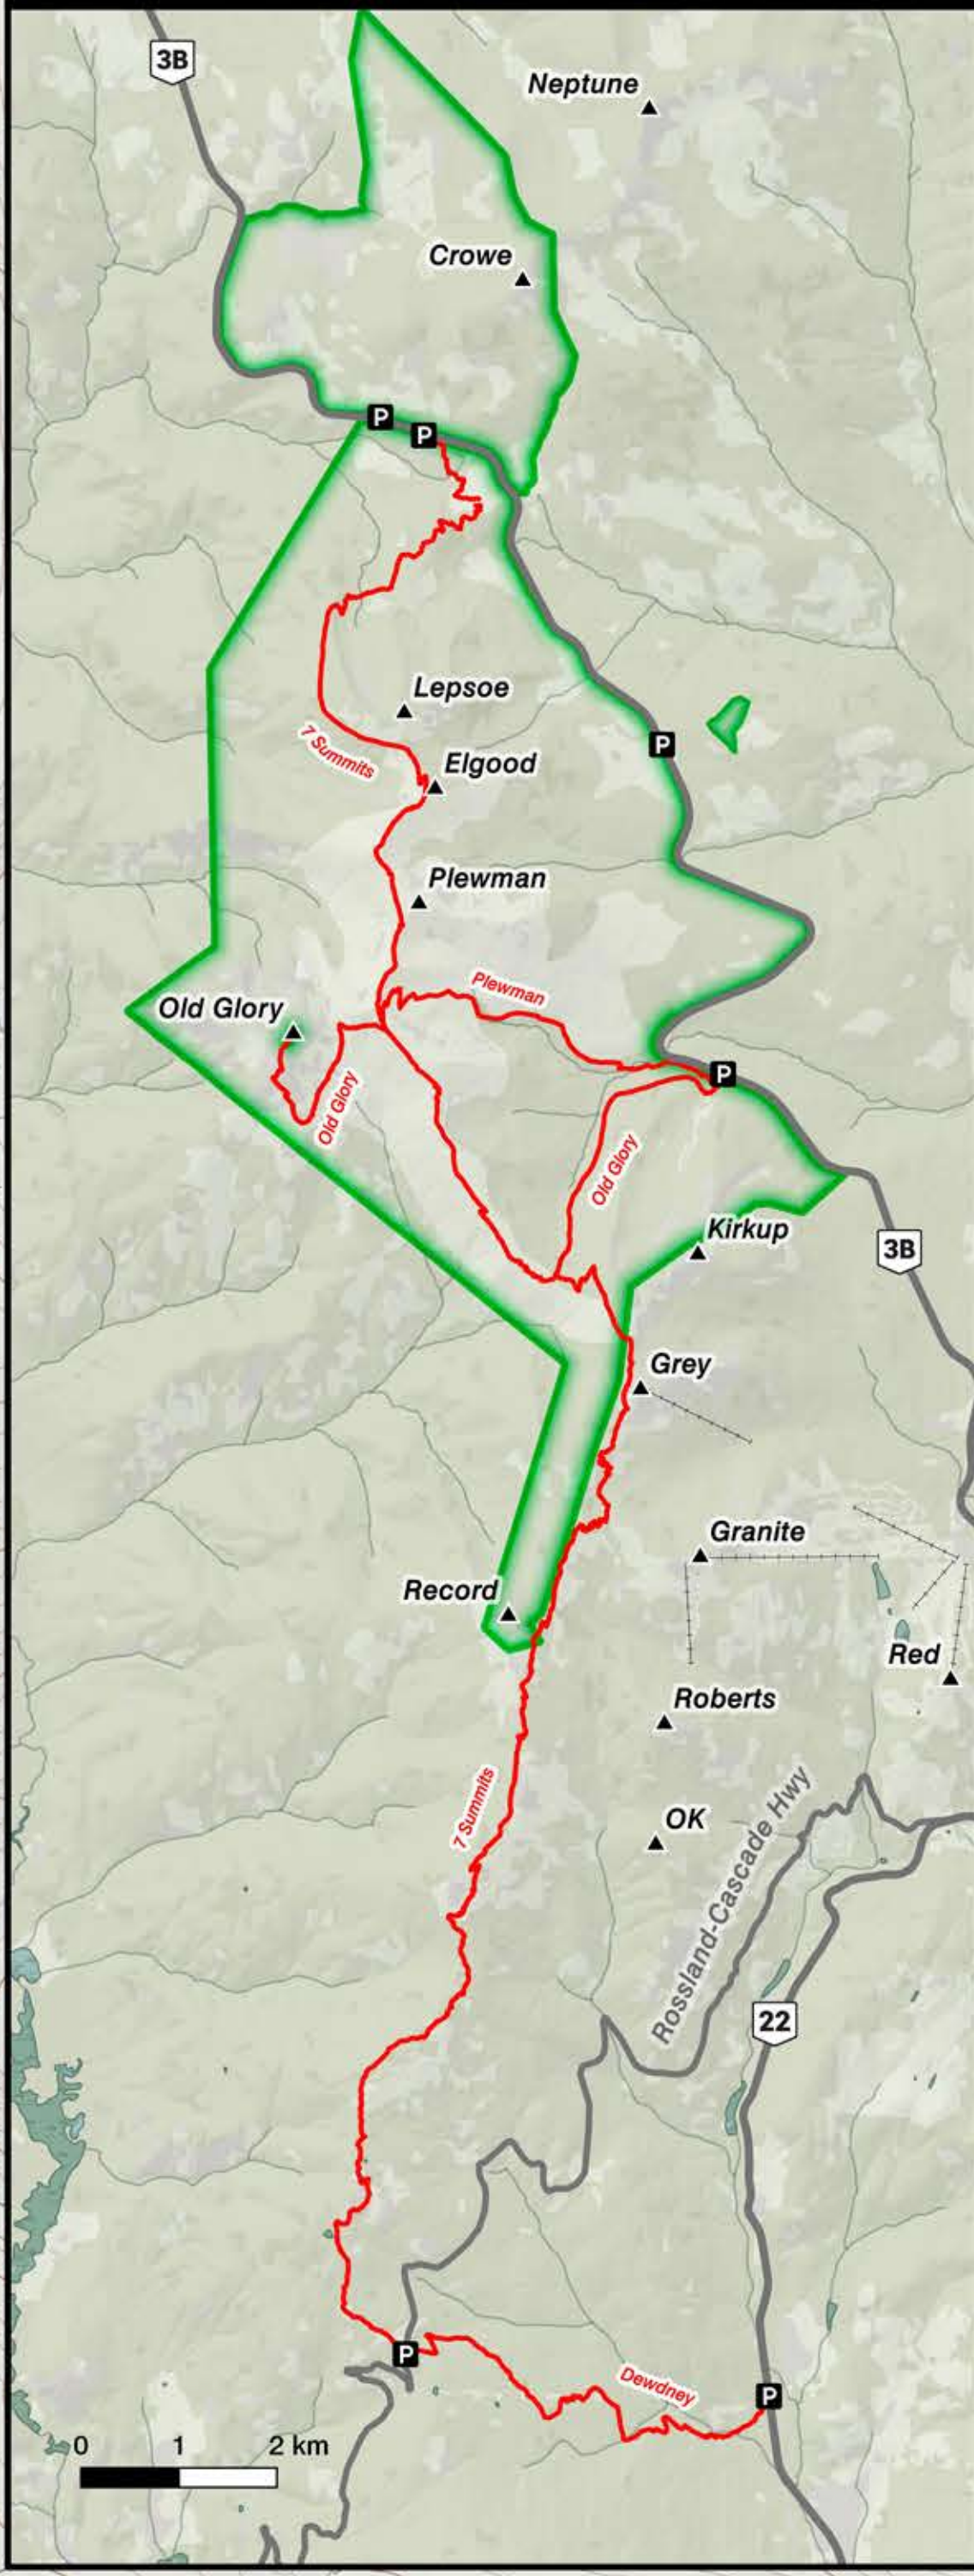

SEVEN SUMMITS TRAIL

LEGEND

- █ Rec. Site Boundary
- Access Routes
- - - Trails
- Old Roads
- P Parking Lot
- A Shelter (Active)
- A Shelter (Inactive)